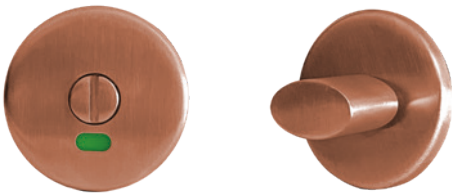

Armasmart range of products

Pull Handles

- For push/pull applications select a push plate for the other side of the door
- Pull handles of 300mm centres meet the requirements of BS 8300

Push Plates

- Push plates for use with pull handles
- Square corners drilled & countersunk
- Plate thickness 1.5mm
- Grade 304

Door Closers

- Fire & smoke control
- Security
- Noise control
- Environmental/heat loss

Kick Plates

- Square corners drilled & countersunk
- Plate thickness 1.5mm
- Grade 304

Signage

Discover our range of hardware solutions that can be utilised across commercial and residential premises. Helping to create a safe and hygienic environment for everyone who steps through the door.

Bathroom Turns

- A rose mounted indicator & turn for bathroom locks
- Each turn supplied with indicator
- Supplied with face fixings

Escutcheons

- Escutcheons with concealed fixings for use with rose mounted levers or pull handles
- Escutcheon dimensions 50Ø x 8mm
- Supplied with face fixings

Hinges

- Square and radius cornered hinges
- BS EN 1935 Grade 13
- Polished or Satin Stainless Steel

Lever Handles

- Round bar pre-fixed to a sprung rose
- Conforms to the requirements of BS 8300
- Rose dimensions 50Ø x 8mm